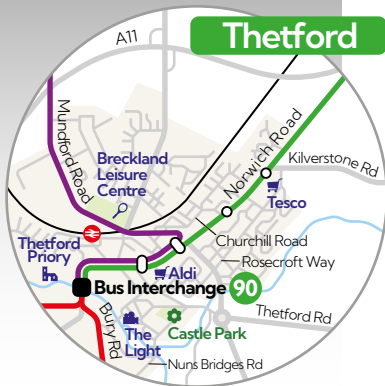

Sundays and public holidays

0925	1225	1525
0930	1230	1530
0946	1246	1546
0945	1245	1545
0950	1250	1550
0952	1252	1552
1005	1305	1605
1015	1315	1615
1020	1320	1620

- Norwich Bus Station **stand B**
- Norwich Newmarket Rd/Eagle Walk
- Cringleford Bus Interchange **stand C**
- Attleborough Academy
- Attleborough Connaught Road
- Attleborough London Rd/Dodds Road
- Attleborough London Rd/Phoenix Way
- Thetford Churchill Road
- Thetford Bus Interchange

Norwich | Attleborough | Thetford fast via A11

Mondays to Saturdays except public holidays

0820	1030	1130	1330	1430	1630	1740
0824	1034	1134	1334	1434	1634	1744
0830	1040	1140	1340	1440	1640	1750
0848	1058	1158	1358	1458	1658	1808
0850	1100	1200	1400	1500	1700	1810
0852	1102	1202	1402	1502	1702	1812
0853	1103	1203	1403	1503	1703	1813
0910	1120	1220	1420	1520	1720	1830
0915	1125	1225	1425	1525	1725	1835

Sundays and public holidays

1030	1330	1630
1034	1334	1634
1040	1340	1640
1058	1358	1658
1100	1400	1700
1102	1402	1702
1103	1403	1703
1120	1420	1720
1125	1425	1725

between
Thetford & Norwich

ALL WEEK

£22
adult

£16.50
5-19

ALL MONTH

£78.60
adult

£59.10
5-19

Thetford to Norwich

ADULT & 5-19

£3 SINGLE

£6 RETURN

GROUP

£14 RETURN

up to **5 people**
max 2 age 20+

pay with contactless

bus times from 4th August 2024

Coach Services

Please note bus stop locations are shown as a guide only and all stops along the route are served

Prices shown for week, month and group tickets include a 25% discount on their regular price funded by Travel Norfolk under HM Government's Bus Service Improvement Plan.