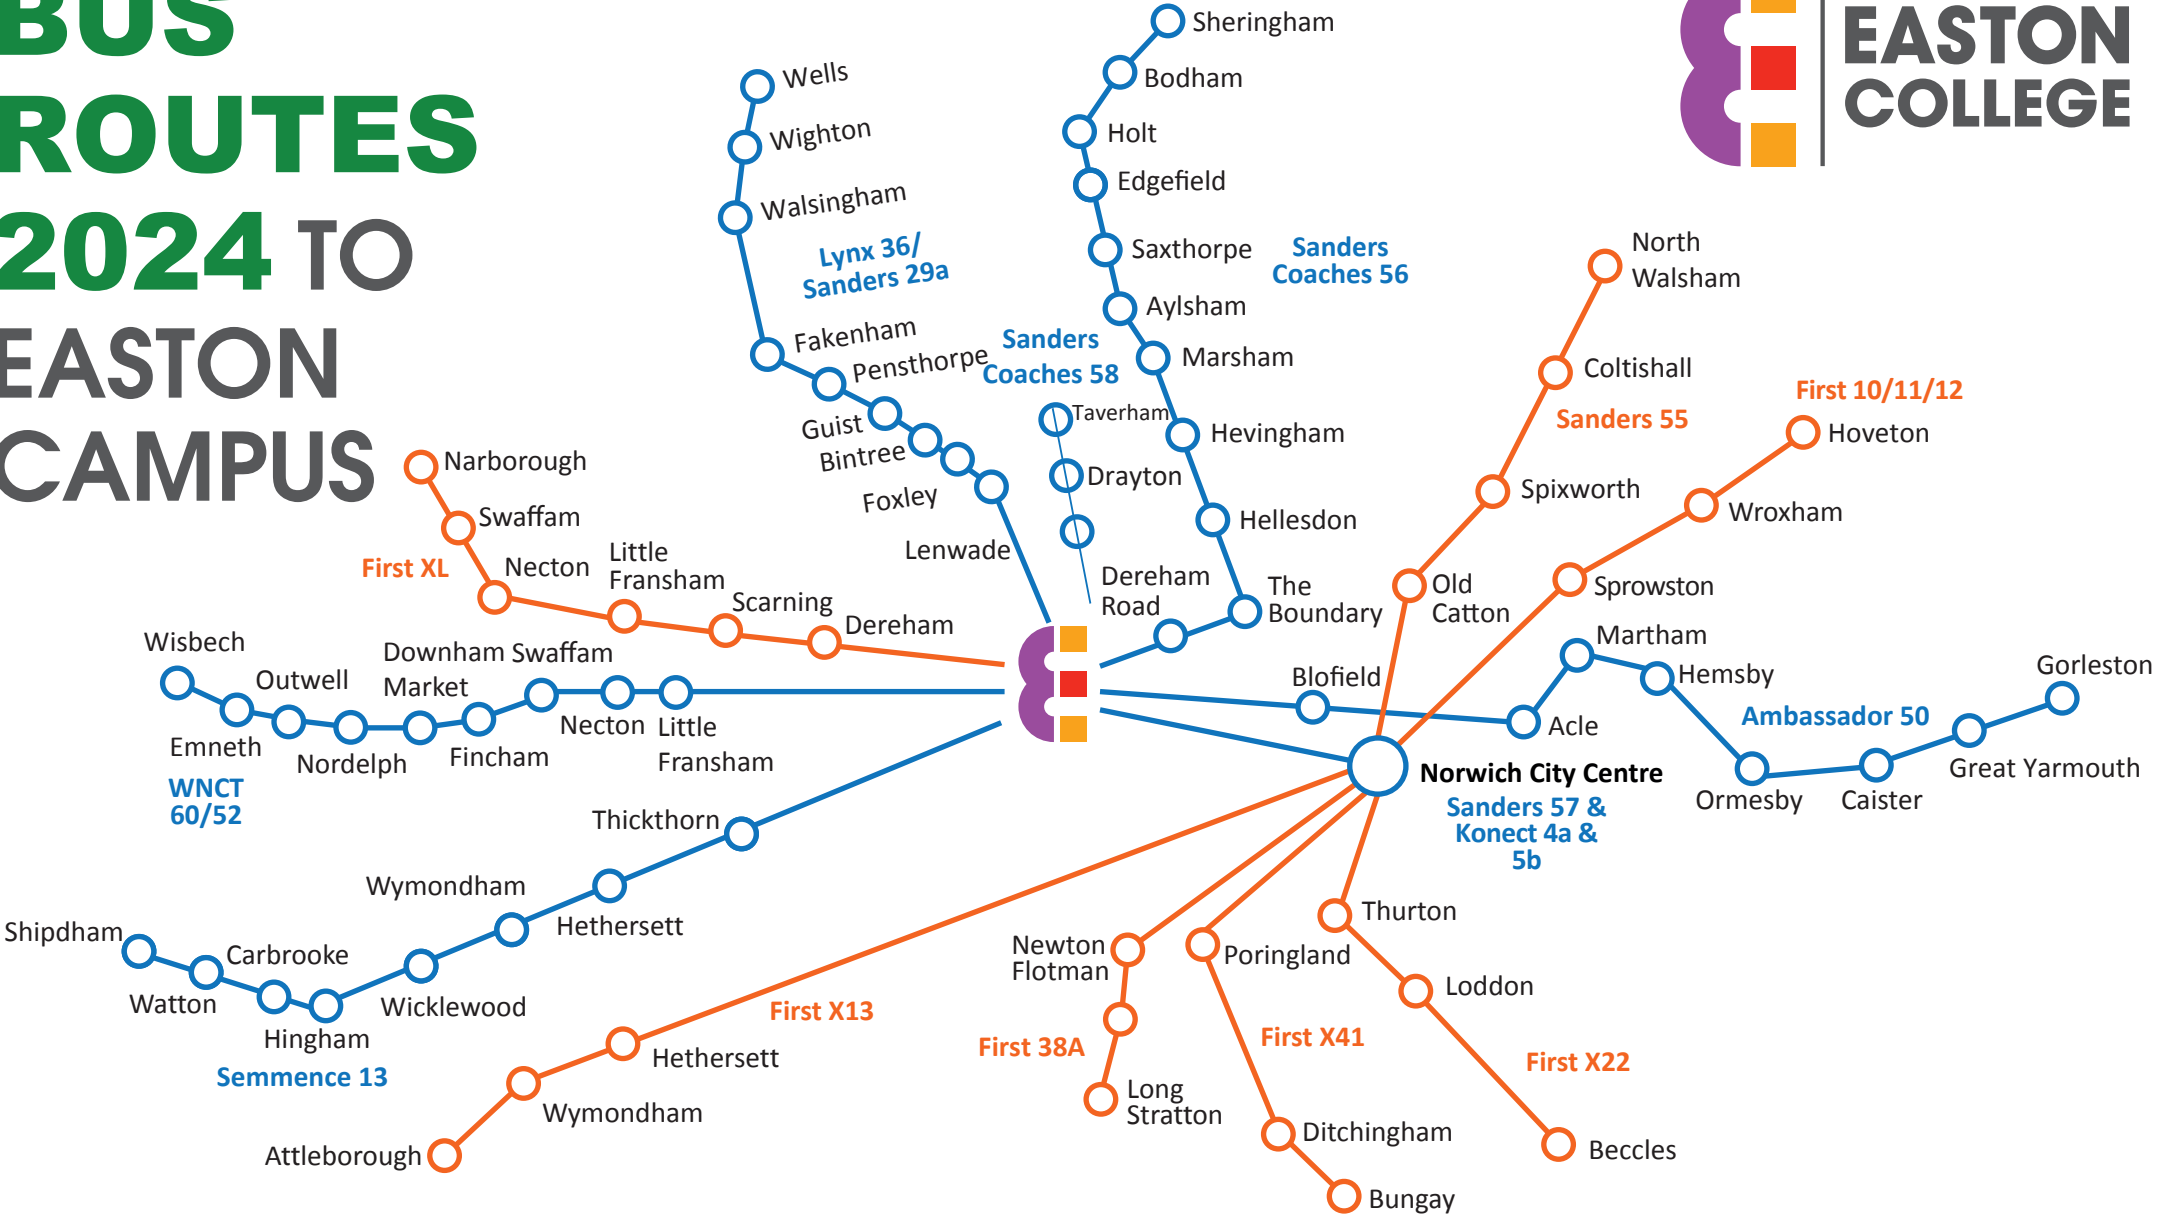

BUS ROUTES 2024 TO EASTON CAMPUS

Blue bus routes are college buses provided by Norfolk County Council. All other routes are suggested services provided by local bus operators. College advice is to make your way to Norwich City Centre (if a direct service is not available) where you can pick up a college bus direct to the campus.

Updated July 2024
 ALL BUS ROUTES ARE SUBJECT TO CHANGE